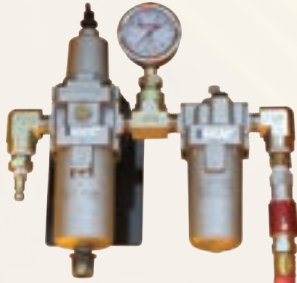

## Mobile Press

RIMEX presents the Mobile Press, a revolutionary portable earthmover tire press. The Mobile Press is engineered to easily remove an earthmover tire from its multi-piece rim. This unique process can be utilized in earthmover applications for 51" - 63" tire sizes.

### Key Features

- Inline trigger and regulator ensure safer working conditions for employees and equipment.
- Incredibly economical compared to a standard tire press.
- Easy to use—with proper training, any employee can operate the unit with ease and confidence.
- Packaged in rugged industrial case.
- Unique portable design for ease of transport and storage.

### How it Works

In this picture, there are four screw jacks (25-ton capacity each) attached to the rim's beadseat band. The single pneumatic torque wrench is moved from jack to jack, similar to torquing wheel nuts. As pressure is added to each jack, the total output is accumulative. In this situation, the Mobile Press is able to press up to 100 tons (25 tons per jack).

### Important Safety Features

The inline factory set regulator prevents the user from exceeding operational safety limits and ensures safe torque levels are met at all times.

The inline trigger is an integral safety feature of the Mobile Press system. It allows the unit to be operated from at least six feet away from the tire. The operator can control the system from a safe distance and may help to avoid serious injury.