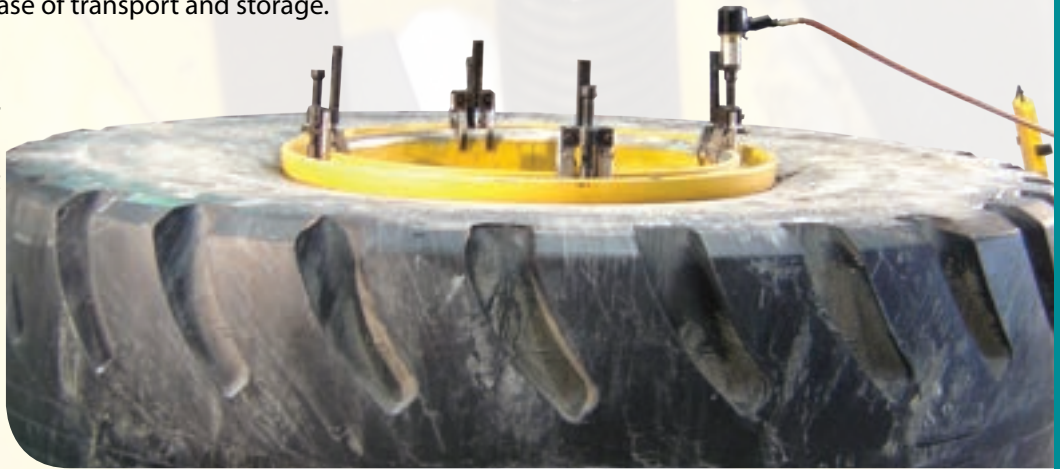

## Mobile Press

RIMEX presents the Mobile Press, a revolutionary portable earthmover tire press. The Mobile Press is engineered to easily remove an earthmover tire from its multi-piece rim. This unique process can be utilized in earthmover applications for 51" - 63" tire sizes.

### Key Features

- Inline trigger and regulator ensure safer working conditions for employees and equipment.
- Incredibly economical compared to a standard tire press.
- Easy to use—with proper training, any employee can operate the unit with ease and confidence.
- Packaged in rugged industrial case.
- Unique portable design for ease of transport and storage.

### How it Works

In this picture, there are four screw jacks (25-ton capacity each) attached to the rim's beadseat band. The single pneumatic torque wrench is moved from jack to jack, similar to torquing wheel nuts. As pressure is added to each jack, the total output is accumulative. In this situation, the Mobile Press is able to press up to 100 tons (25 tons per jack).

### Important Safety Features

The inline factory set regulator prevents the user from exceeding operational safety limits and ensures safe torque levels are met at all times.

The inline trigger is an integral safety feature of the Mobile Press system. It allows the unit to be operated from at least six feet away from the tire. The operator can control the system from a safe distance and may help to avoid serious injury.